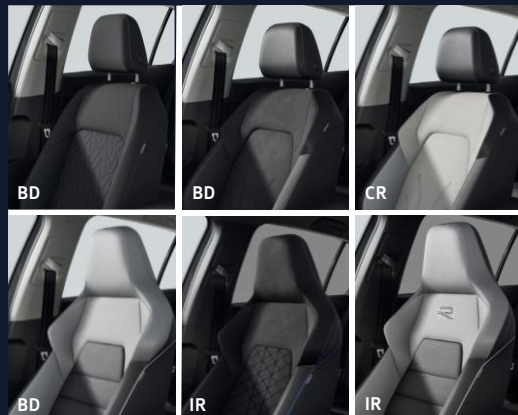

Discover the colour for you. Discover more at [volkswagen.ie](https://www.volkswagen.ie)

Standard ● Optional ○ Unavailable -

	Life	Ed. 75	Style	R-Line	
Exterior Colours					
Urano Grey (Solid)	○	○	○	○	5K5K
Pure White (Solid)¹	○	○	○	○	0Q0Q
Dark Moss Green (Metallic)¹	○	○	○	○	X1X1
Lapiz Blue (Metallic)¹	-	-	-	○	L9L9
Dolphin Grey (Metallic)¹	○	○	○	○	B0B0
Kings Red (Metallic)¹	○	○	○	○	P8P8
Oryx White (Pearl Effect)¹	○	○	○	○	0R0R
Oyster Silver (Metallic)¹	○	○	○	○	F0F0
Anemore Blue (Metallic)¹	○	○	○	○	5R5R
Crystal Ice Blue (Metallic)¹	○	○	○	○	3Y3Y
Grenadila Black (Metallic)¹	○	○	○	○	0E0E
Interior Colours					
'Nature Cross' cloth / Soul Black	●	●	-	-	BD
'Brush Dark' cloth / Soul Black	-	-	●	-	BD
'Mistral' cloth / Storm Grey	-	-	○	-	CR
'Vienna' Leather (WL3 Pack) / Soul Black	-	-	○¹	-	BD
'R-Line' cloth / Anthracite	-	-	-	●	IR
'Vienna' Leather (WL9 Pack) / Anthracite	-	-	-	○¹	IR

Notes:

1. Optional at extra cost.

Optional paint colour availability are subject to change without notice. For optional paint pricing please visit [volkswagen.ie](https://www.volkswagen.ie) to complete your configuration. Paint images are for reference only, print processes do not allow for an exact reproduction of the colour.