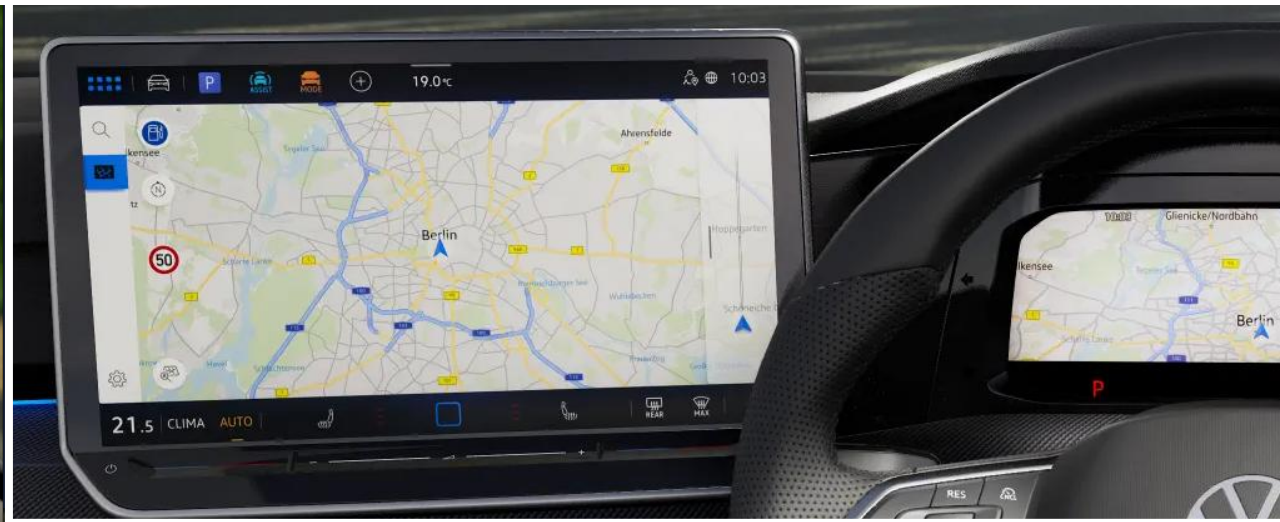

Discover the optional upgrades for you. Discover more at [volkswagen.ie](https://www.volkswagen.ie)

Infotainment Package "Discover"

The Infotainment Package is ideal for anyone who wants a more connected, intuitive and premium in-car experience. The expansive 12.9" Infotainment system puts all key functions within easy reach, supported by a 6+1 speaker setup that delivers clear, immersive sound throughout the cabin. With the IDA voice assistant and Voice Enhancer, you can control features naturally and enjoy clearer conversations on every journey.

Includes:

- 12.9" Infotainment system
- 6+1 speakers
- IDA voice assistant and Voice Enhancer
- Navigation system
- Online service.